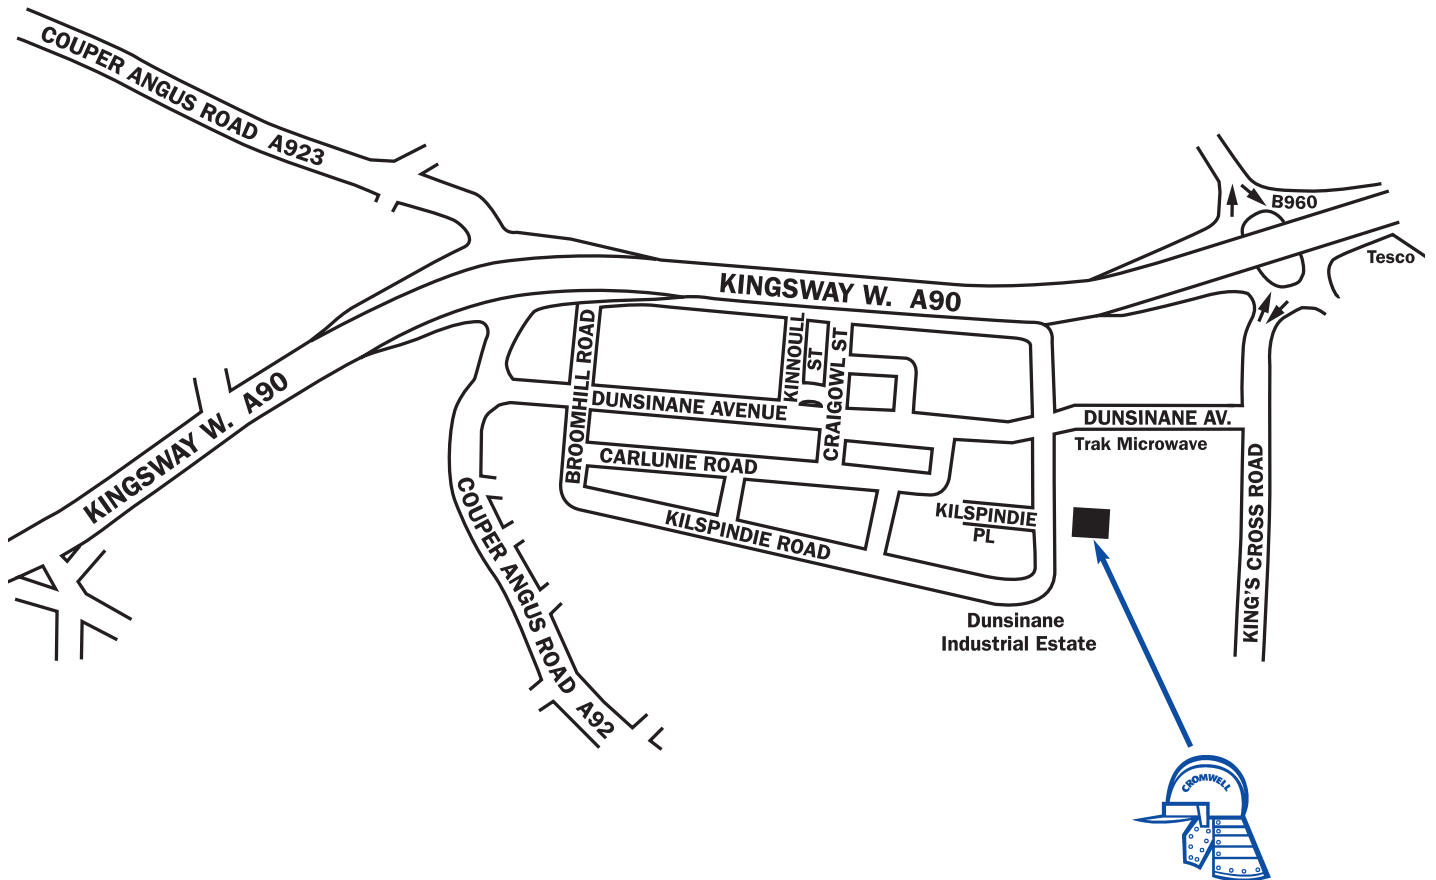

CROMWELL[®]

www.cromwell.co.uk

Where to Find us ...

Dundee

Unit 1, Block 25, Kilspindie Road,
Dunsinane Industrial Estate,
Dundee. DD2 3QN

Tel: 01382 832013 Fax: 01382 832362

e-mail: dundee@cromwell.co.uk