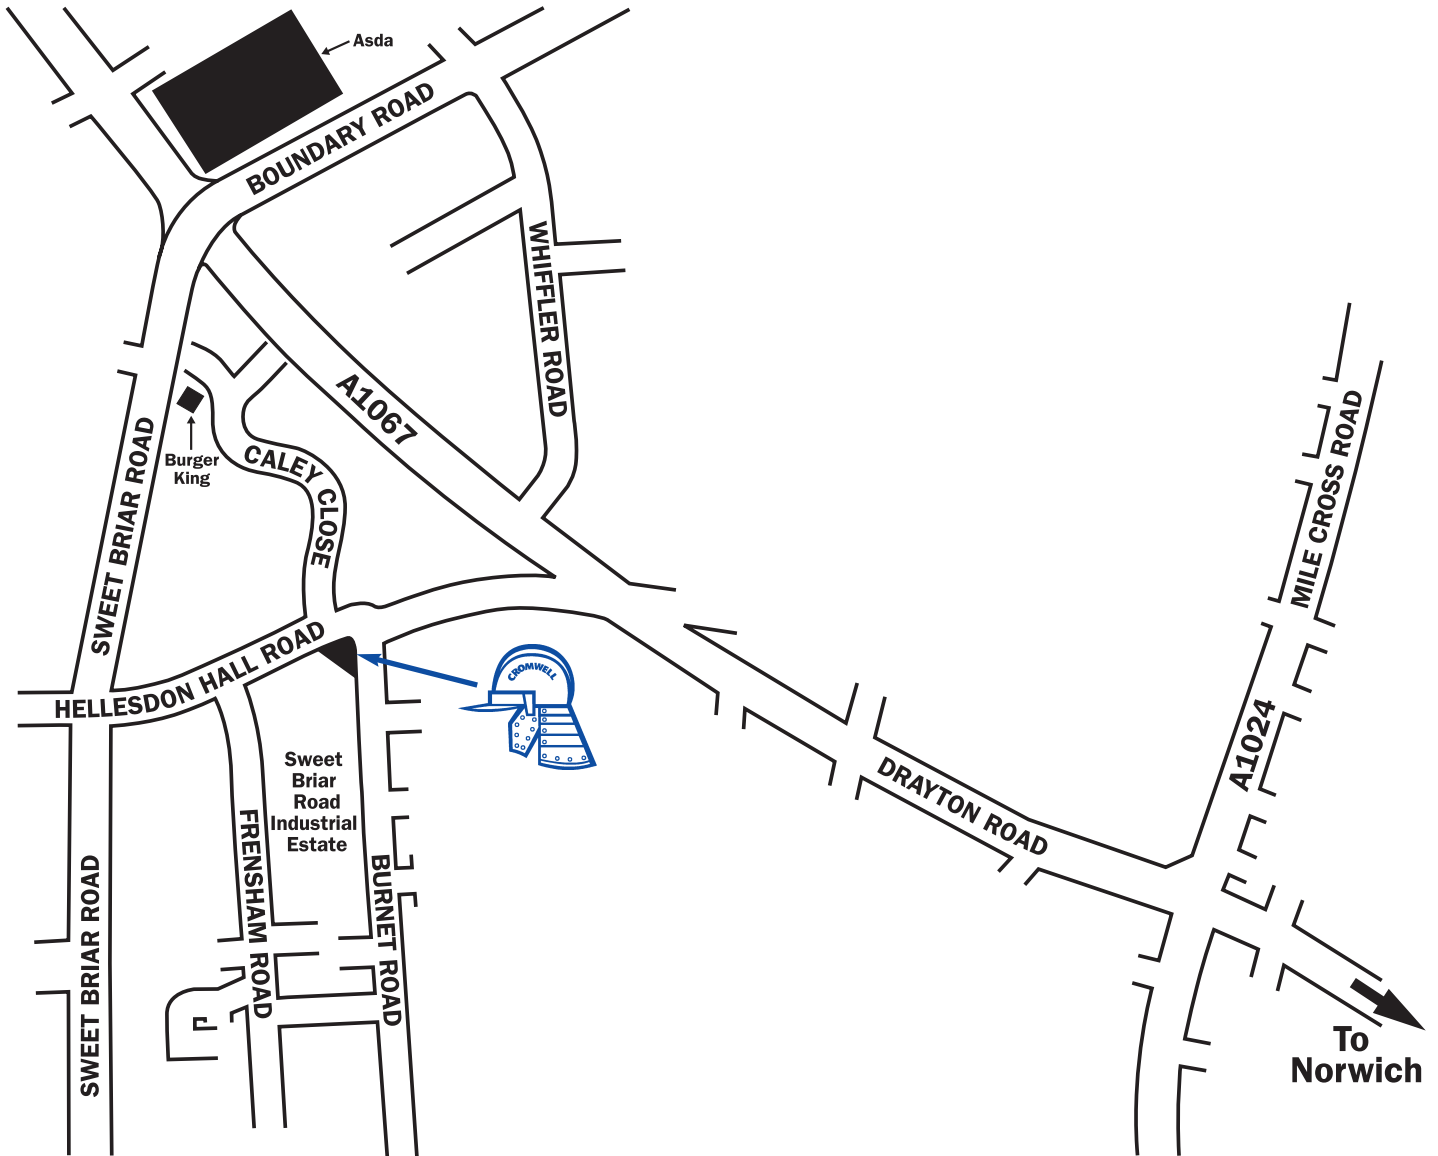

CROMWELL®

www.cromwell.co.uk

Where to Find us . . .

Norwich

1 Burnet Road, Sweetbriar Industrial Estate,
Norwich, Norfolk. NR3 2BS

Tel: 01603 409919

Fax: 01603 258900

e-mail: norwich@cromwell.co.uk