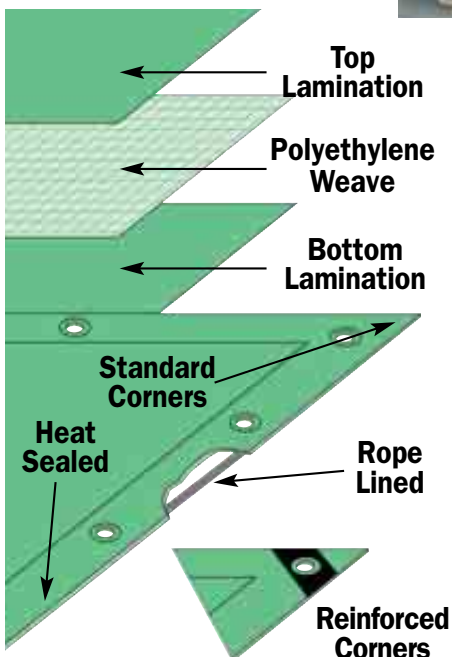

## MATLOCK *Matlock Tarpaulins*

For industry, construction, agriculture, marine, domestic and recreation. Washable, shrinkproof, rotproof, tear-resistant and UV stabilised to prevent fading. Ideal ground cover for camping, hunting or fishing.

Double-laminated polyethylene weave with rope lined hems which are heat-sealed with aluminium eyelets at one metre intervals.

Available in green or reversible blue/green.

**Standard-Duty:** 120g with standard corners.

**Heavy-Duty:** 160g with reinforced corners.

Size (m)	Order Code	List Price/1	Offer <b>MULTI-BUY!</b>	
			Price/1	Price/3+
<b>Standard Duty 120g</b>				
1.2 x 1.8	-5000K	£2.88	£2.30	£1.90
1.8 x 1.8	-5010K	£4.46	£3.57	£3.06
1.8 x 2.4	-5020K	£5.60	£4.48	£3.84
2.5 x 3.5	-5030K	£8.62	£6.90	£5.91
3.6 x 5.0	-5040K	£15.95	£12.76	£10.95
3.6 x 7.0	-5050K	£24.76	£19.91	£16.95
4.0 x 5.0	-5060K	£18.03	£14.42	£12.36
5.0 x 6.0	-5070K	£26.55	£21.24	£18.20
5.4 x 7.2	-5080K	£31.71	£25.37	£21.75
7.0 x 9.0	-5090K	£52.88	£43.20	£36.26
7.0 x 11.0	-5100K	£77.87	£62.30	£53.39
9.0 x 14.0	-5110K	£120.50	£96.40	£82.49
10.0 x 10.0	-5120K	£101.25	£81.00	£69.33
<b>Heavy Duty 160g</b>				
1.2 x 1.8	-5400K	£3.19	£2.55	£2.19
1.6 x 2.2	-5405K	£6.22	£4.98	£3.39
1.8 x 1.8	-5410K	£4.96	£3.97	£4.62
2.5 x 3.5	-5430K	£9.58	£7.66	£6.59
3.6 x 5.0	-5440K	£17.72	£14.18	£12.15
3.6 x 7.0	-5450K	£27.52	£21.99	£18.87
4.0 x 5.0	-5460K	£20.03	£15.99	£13.75
5.0 x 6.0	-5470K	£29.51	£23.61	£19.99
5.4 x 7.2	-5480K	£35.24	£28.19	£23.99
7.0 x 9.0	-5490K	£58.76	£46.99	£39.99
10.0 x 10.0	-5520K	£112.25	£89.80	£76.99