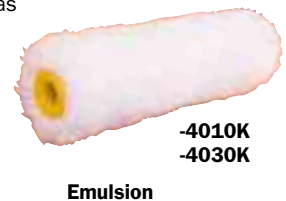

For double arm rollers. Medium pile, suitable for rough surfaces such as stucco, concrete, pebble dash, embossed wallpaper, brick and block walls.

To fit KENNEDY 300mm wide double arm roller head.

Size (mm)	Weight each	Order Code KEN-533	List Price	Offer Price
300 (12")	100g	-4600K	£5.15	£3.60

**Mini Roller Refills**

100mm (4") medium pile roller for use with emulsion paints. Ideal for painting small areas or in awkward places.

**FOR MINI ROLLER FRAMES**

**See NEXT PAGE**

For Paint Types	Order Code KEN-533	List Price	Offer Price
Single Roll			
Emulsion	-4010K	£1.68	£1.18
Gloss	-4020K	£1.68	£1.18
Pack of 10 Rolls			
Emulsion	-4030K	£4.21	£2.95
Gloss	-4040K	£4.98	£3.49

**SENATOR QUALITY TOOLING** *Economy Refill Sleeves*

Medium pile is suitable for smooth surfaces. Long pile is suitable for rough surfaces.

To fit SENATOR 180mm & 230mm wide bird cage pattern rollers.

Length (mm)	Core Diameter	Pile	Order Code SEN-533	List Price	Offer Price
180 (7")	38mm	Medium	-4200K	£2.35	£1.65
230 (9")	38mm	Medium	-4310K	£2.55	£1.78
180 (7")	38mm	Long	-4220K	£2.49	£1.74
230 (9")	38mm	Long	-4320K	£2.81	£1.97