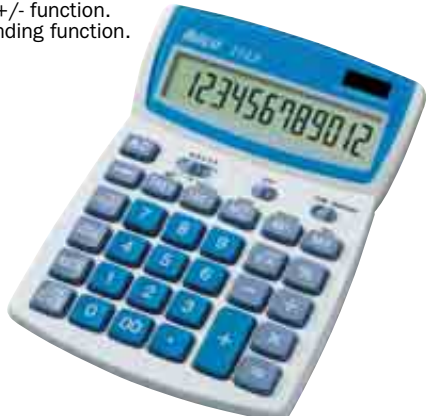

Metric Converter

8 digit LCD display converts metric to imperial and vice versa. Has all the usual functions with three memory keys but also converts length, area, weight, volume and temperature. Battery powered, with auto power-off.

Model Number	Order Code	Offer Price/1
SP800	AUR-801 -0650K	£10.76

ibico® Pocket Calculator 212X

12 digit 'tiltable' LCD display. Raised keys for fast entry. Tax +/- function. Rounding function.

Model Number	Order Code	Offer Price/1
212X	ACC-804 -4630K	£11.05

Pocket Calculator 210X

10 digit display with tiltable LCD screen. Large comfortable keys. Extra large + key.

Model Number	Order Code	Offer Price/1
210X	ACC-804 -4620K	£9.65

Calculator Print & Display

Semi-pro printing desktop calculator with 12 digit large LCD display. Printing speed 1.4 lines per second in black and red. Plastic key tops with 4 key memory. Conversion function (1.1 rates). Percentage, round off, up and down, double zero, no additional/date, total and sub total, change size +/- automatic tax function, GPM, right shift functions. Auto power off.