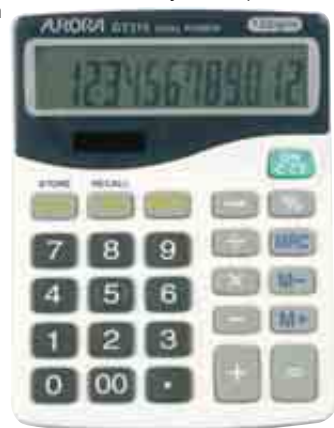

Model	Order Code	Offer Price/1
Project Calc	PRO-804 -0007A	£15.99

aurora® Calculator Range

Semi Desk Calculator
12 digit. VAT and tax functions. Durable plastic keys. Solar powered with battery back-up. Supplied with LR1130 batteries.

Model Number	Order Code	Offer Price/1
DT661	AUR-801 -0590K	£8.96

ibico® Calculator Range

081X Pocket Calculator
8 digit LCD display. Soft touch rubber keys. Handy and compact design. Complete with protective wallet. Dimensions: 100 x 60 x 7mm.

Model Number	Order Code	Offer Price/1
081X	ACC-804 -4600K	£3.70

Pocket Calculator 101X

10 digit LCD display. Easy to use plastic keys. Flip jumbo display. Fully closable hard cover case.

Model Number	Order Code	Offer Price/1
101X	ACC-804 -4610K	£6.85

Pocket Calculator 210X

10 digit display with tiltable LCD screen. Large comfortable keys. Extra large + key.

Model Number	Order Code	Offer Price/1
210X	ACC-804 -4620K	£9.65

Calculator Print & Display

Semi-pro printing desktop calculator with 12 digit large LCD display. Printing speed 1.4 lines per second in black and red. Plastic key tops with 4 key memory. Conversion function (1.1 rates). Percentage, round off, up and down, double zero, no additional/date, total and sub total, change size +/- automatic tax function, GPM, right shift functions. Auto power off.