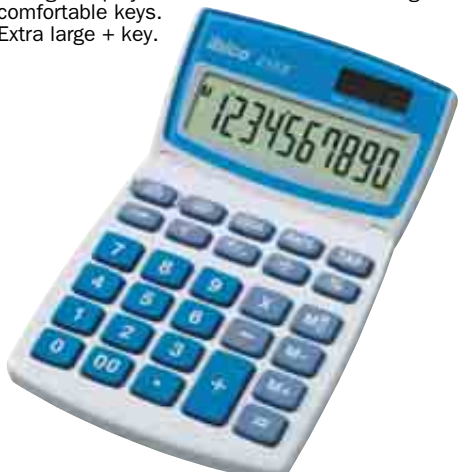

Model Number	Order Code	Offer Price/1
081X	ACC-804 -4600K	£3.70

Pocket Calculator 101X

10 digit LCD display. Easy to use plastic keys. Flip jumbo display. Fully closable hard cover case.

Model Number	Order Code	Offer Price/1
101X	ACC-804 -4610K	£6.85

Metric Converter

8 digit LCD display converts metric to imperial and vice versa. Has all the usual functions with three memory keys but also converts length, area, weight, volume and temperature. Battery powered, with auto power-off.

Model Number	Order Code	Offer Price/1
SP800	AUR-801 -0650K	£10.76

ibico® Pocket Calculator 212X

12 digit 'tiltable' LCD display. Raised keys for fast entry. Tax +/- function. Rounding function.

Model Number	Order Code	Offer Price/1
212X	ACC-804 -4630K	£11.05

Pocket Calculator 210X

10 digit display with tiltable LCD screen. Large comfortable keys. Extra large + key.

Model Number	Order Code	Offer Price/1
210X	ACC-804 -4620K	£9.65

Calculator Print & Display

Semi-pro printing desktop calculator with 12 digit large LCD display. Printing speed 1.4 lines per second in black and red. Plastic key tops with 4 key memory. Conversion function (1.1 rates). Percentage, round off, up and down, double zero, no additional/date, total and sub total, change size +/- automatic tax function, GPM, right shift functions. Auto power off.