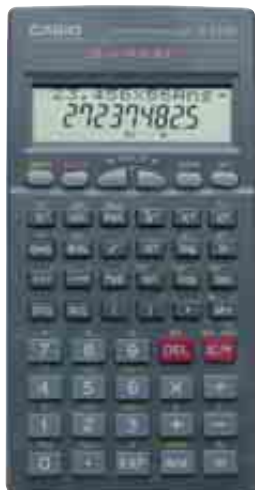

Model Number	Order Code <b>EDI-801</b>	List Price/1	Offer Price/1
DDC008	<b>-6050K</b>	<b>£8.49</b>	<b>£4.83</b>

**Semi Desktop Calculator**

**DSC 010**  
10 digit display.  
Memory function.  
Protective hard case. Solar with battery back-up.  
Automatic power off.  
Tilting display.  
Dimensions (W x H):  
95 x 150mm.

CE  
**DUAL POWER**

Model Number	Order Code <b>EDI-801</b>	List Price/1	Offer Price/1
DPS010	<b>-6200K</b>	<b>£14.50</b>	<b>£8.29</b>

**Desktop Calculator**

**DPC 012**  
Large 12 digit display.  
Memory function.  
Percentage key. Solar with battery back-up.  
Automatic power off.  
Optional stand.  
Dimensions (W x H):  
150 x 160mm.

CE  
**DUAL POWER**

Model Number	Order Code <b>EDI-801</b>	List Price/1	Offer Price/1
DPC012	<b>-6010K</b>	<b>£12.26</b>	<b>£6.99</b>

**Large Desktop Calculator**

**DLC 012**  
3 digit comma marker.  
Large tilting 12 digit display. Solar with battery back up.  
Dimensions (W x H):  
140 x 190mm.

CE  
**DUAL POWER**

Model Number	Order Code <b>EDI-801</b>	List Price/1	Offer Price/1
DLC012	<b>-6100K</b>	<b>£12.30</b>	<b>£6.99</b>

**CASIO** Scientific Calculator

**FX83MS**  
10+2 digit LCD display. 139 function, including fractions, permutations and combinations etc.  
Auto power-off.  
2 x AA batteries included.