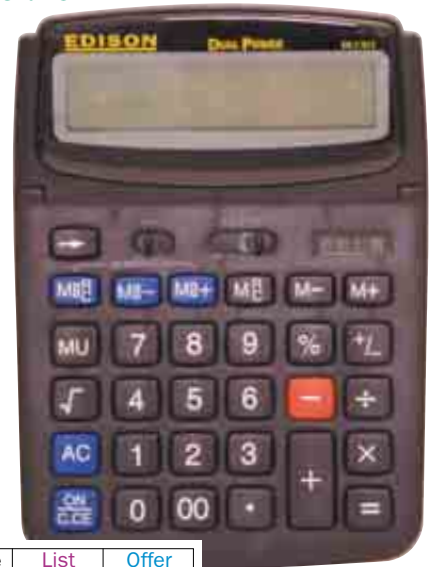

Model Number	Order Code <b>EDI-801</b>	List Price/1	Offer Price/1
DDC008	<b>-6050K</b>	<b>£8.49</b>	<b>£4.83</b>

**Semi Desktop Calculator**

**DSC 010**  
10 digit display.  
Memory function.  
Protective hard case. Solar with battery back-up.  
Automatic power off.  
Tilting display.  
Dimensions (W x H):  
95 x 150mm.

CE  
**DUAL POWER**

Model Number	Order Code <b>EDI-801</b>	List Price/1	Offer Price/1
DSC010	<b>-6150K</b>	<b>£8.99</b>	<b>£5.12</b>

**Scientific Calculator**

**DPS 010**  
10 digit display.  
Memory function.  
User instructions included.  
Solar with battery back-up.  
158 functions.  
Protective hard case.  
Dimensions (W x H):  
75 x 130mm.

CE  
**DUAL POWER**

Model Number	Order Code <b>EDI-801</b>	List Price/1	Offer Price/1
DPS010	<b>-6200K</b>	<b>£14.50</b>	<b>£8.29</b>

**Desktop Calculator**

**DPC 012**  
Large 12 digit display.  
Memory function.  
Percentage key. Solar with battery back-up.  
Automatic power off.  
Optional stand.  
Dimensions (W x H):  
150 x 160mm.

CE  
**DUAL POWER**

Model Number	Order Code <b>EDI-801</b>	List Price/1	Offer Price/1
DPC012	<b>-6010K</b>	<b>£12.26</b>	<b>£6.99</b>

**Large Desktop Calculator**

**DLC 012**  
3 digit comma marker.  
Large tilting 12 digit display. Solar with battery back up.  
Dimensions (W x H):  
140 x 190mm.