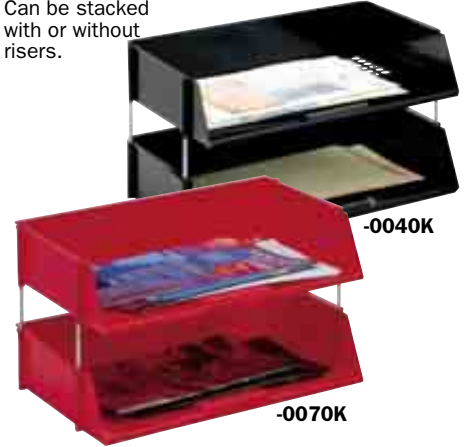

5 Tier Letter Racks

Highly functional steel letter trays that provide efficient and effective desktop management.

Size	Colour	Order Code AVE-800	Offer Price/1
5 Tray	Grey	-0510K	£30.30

DR400 Desk Tidy

Holds media, address cards, Post-It notes. Fits on top of letter tray.

Size	Colour	Order Code AVE-804	Offer Price/1
Medium	Black	-0010K	£5.99
Medium	Blue	-0020K	£5.99

Memo Box

Ideal for quick messages. Tough plastic note block holder complete with anti-slip feet and a pen rest. Comes with 800 sheets of 95 x 93mm white paper. Refill blocks available.

Colour	Order Code KFH-804	Offer Price/1
Red	-0680K	£2.50
Blue	-0690K	£2.50
Black	-2720K	£2.96
Refill Pad	-0710K	£2.50

Letter Trays

Wide entry letter trays for all oversized documents. Can be stacked with or without risers.

Type	Colour	Order Code CTL-806	Offer Price/1
Wide Entry	Black	-0040K	£2.99
Wide Entry	Blue	-0050K	£2.99
Wide Entry	Grey	-0060K	£2.99
Wide Entry	Red	-0070K	£2.99

Fellowes 'Pigeon Hole' Organisers

Ideal for sorting literature, mail etc. Made from Melamine laminated particle board. A corrugated board divider system which is easy to construct. Dove grey.