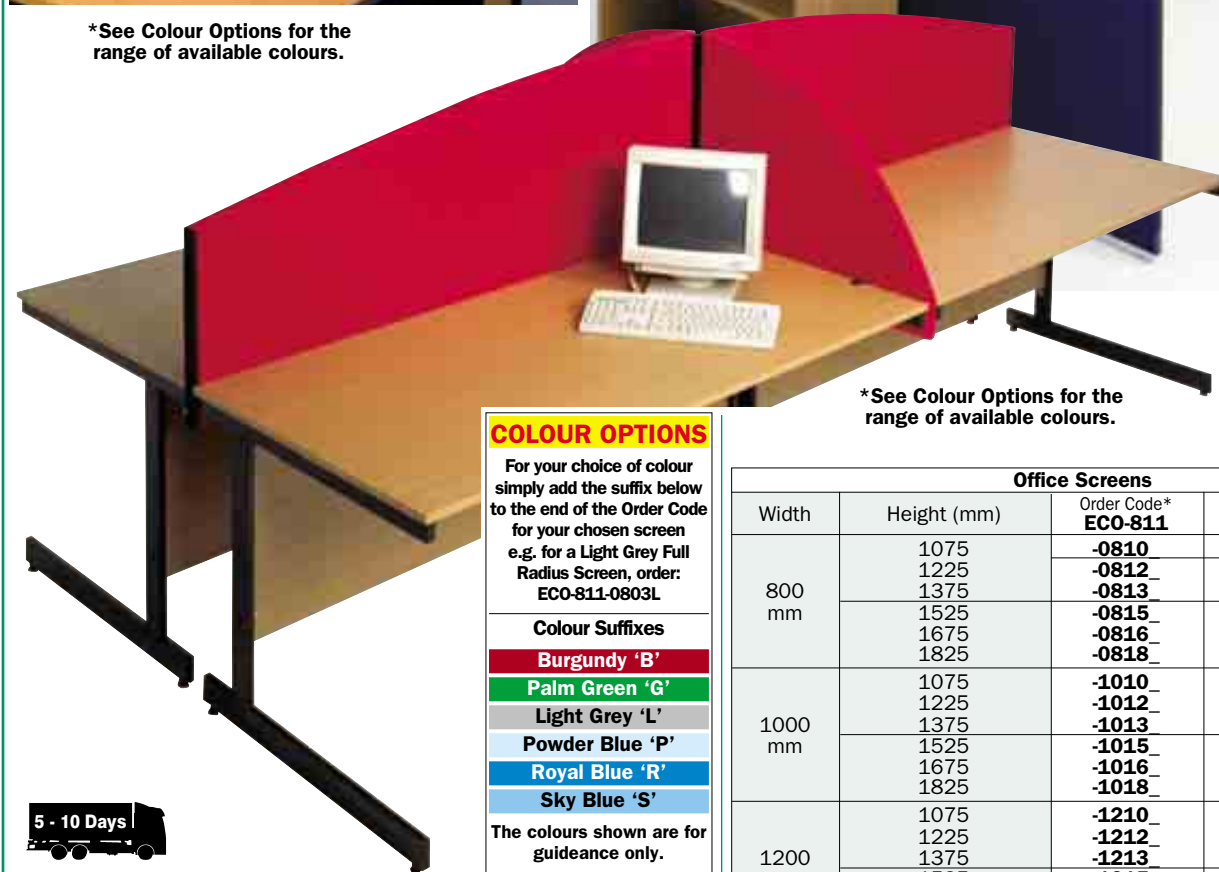

Desk Top Screens

Desk-top screens attach to your existing desking or work surface using the fixings supplied. 450mm high in a range of lengths. The radius top screen curves from 250 - 450mm. Bespoke colours, sizes and shaped tops are available on request. Fabric samples can also be supplied on request.

The colours shown are for guidance only.

NEW

*See Colour Options for the range of available colours.

Office Screens

The acoustic screens are available in 6 heights and 6 widths. Screens can be provided with a linking option on request. Also available in burgundy, light grey, royal blue, sky blue, palm green & powder blue. Bespoke colours, sizes, curved and shaped tops are available on request. Fabric samples can also be supplied on request.

*See Colour Options for the range of available colours.

NEW

*See Colour Options for the range of available colours.

COLOUR OPTIONS

For your choice of colour simply add the suffix below to the end of the Order Code for your chosen screen e.g. for a Light Grey Full Radius Screen, order: ECO-811-0803L