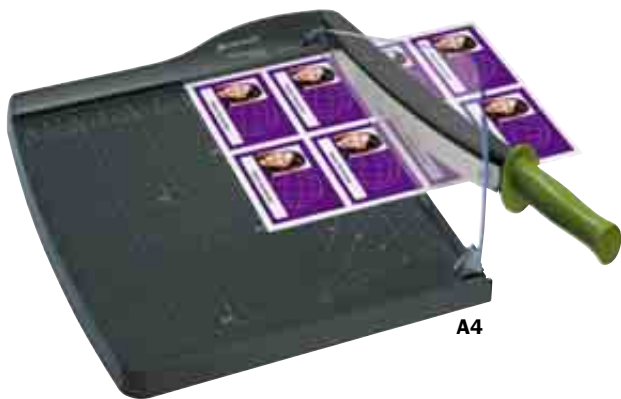

**ClassicCut™ Guillotines**

Traditional guillotine technology evolved to a higher level. GBC Classiccut is stylish and practical. Unique range design features can include: Laser-light technology - Trim where you see and not where you think. Safety guards to keep hands away from blades, stylish acrylic bases, carrying handles for true portability around the home or office and ergonomic handles and easy-lock paper clamps.

**Classic Cut A3/A4 Guillotines**

Easy to use guillotines, ideal for the home or small offices Self-sharpening stainless steel blade lock for extra safety, acrylic safety guard and high quality ABS plastic base, ergonomic handle stays in upright position for extra safety and easier paper positioning. Paper guides for precise cutting positioning (A4, A5, A6). Ruler in centimetres and inches. Cuts 10 Sheets 70 gsm. Base Area 320x300mm.

A4

A3

Self-sharpening stainless steel blade

Model Number	Size	Order Code <b>GBC-813</b>	Offer Price/1
CL100	A4	-0040K	£41.21
CL120	A3	-0050K	£63.71

**Classic Cut High Volume A3/A4 Guillotines - Laser**

High volume guillotines with laser light cutting guide for precise cutting. Self-sharpening stainless steel blade with safety blade block, high quality heavy-duty acrylic base and acrylic safety guard, ergonomically shaped handle for extensive use which stays in upright position for extra safety and easier paper positioning. Paper guides for precise cutting positioning (A4, A5, A6) and backstop for repeat cuts. Ruler in centimetres and inches. Cuts 25 Sheets 70gsm. Base Area (A4): 400x300mm, (A3): 460x300mm.