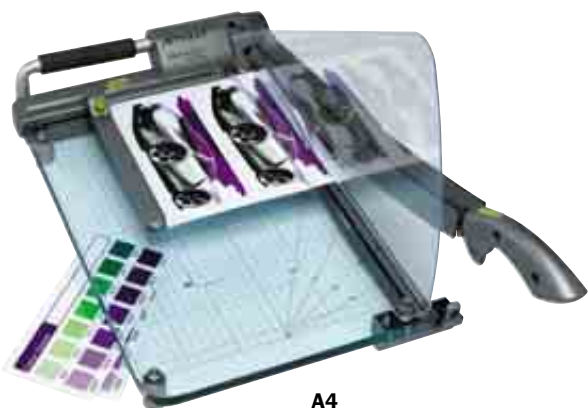

A4

A3

Self-sharpening stainless steel blade

Model Number	Size	Order Code <b>GBC-813</b>	Offer Price/1
CL100	A4	-0040K	£41.21
CL120	A3	-0050K	£63.71

**Classic Cut High Volume A3/A4 Guillotines - Laser**

High volume guillotines with laser light cutting guide for precise cutting. Self-sharpening stainless steel blade with safety blade block, high quality heavy-duty acrylic base and acrylic safety guard, ergonomically shaped handle for extensive use which stays in upright position for extra safety and easier paper positioning. Paper guides for precise cutting positioning (A4, A5, A6) and backstop for repeat cuts. Ruler in centimetres and inches. Cuts 25 Sheets 70gsm. Base Area (A4): 400x300mm, (A3): 460x300mm.

A4

A3

Laser light cutting guide

Model Number	Size	Order Code <b>GBC-813</b>	Offer Price/1
CL410	A4	-0060K	£108.71
CL420	A3	-0070K	£149.96

**A4 Classic Cut Guillotine**

The definitive office and educational A4 option with stylish good looks. 15 sheet capacity (80gsm). A4 cut length (310mm). High quality solid base. Safety guard with rounded edges. Blade lock. Metric and inch rules and markings. Integrated carry handle. Paper clamp mechanism. Adjustable paper edge guide.

Model Number	Size	Order Code <b>GBC-813</b>	Offer Price/1
CL200	A4	-0080K	£78.74

**A4 Guillotine**

Avery A4 guillotine has a cut capacity of up to 10 sheets (80gsm) at any one time and has a unique fold-down guard for ease of storage with a built-in locking mechanism on the handle for increased safety. Manufactured from aluminium for strength with ergonomically friendly moulded handles with 320mm cut length.