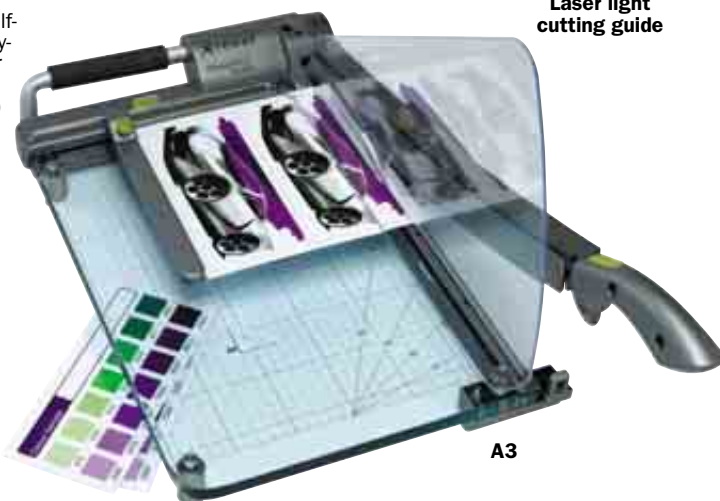

**Classic Cut A3/A4 Guillotines**

Easy to use guillotines, ideal for the home or small offices Self-sharpening stainless steel blade lock for extra safety, acrylic safety guard and high quality ABS plastic base, ergonomic handle stays in upright position for extra safety and easier paper positioning. Paper guides for precise cutting positioning (A4, A5, A6). Ruler in centimetres and inches. Cuts 10 Sheets 70 gsm. Base Area 320x300mm.

A4

A3

Self-sharpening stainless steel blade

Model Number	Size	Order Code <b>GBC-813</b>	Offer Price/1
CL100	A4	-0040K	£41.21
CL120	A3	-0050K	£63.71

**Classic Cut High Volume A3/A4 Guillotines - Laser**

High volume guillotines with laser light cutting guide for precise cutting. Self-sharpening stainless steel blade with safety blade block, high quality heavy-duty acrylic base and acrylic safety guard, ergonomically shaped handle for extensive use which stays in upright position for extra safety and easier paper positioning. Paper guides for precise cutting positioning (A4, A5, A6) and backstop for repeat cuts. Ruler in centimetres and inches. Cuts 25 Sheets 70gsm. Base Area (A4): 400x300mm, (A3): 460x300mm.

A4

A3

Laser light cutting guide

Model Number	Size	Order Code <b>GBC-813</b>	Offer Price/1
CL410	A4	-0060K	£108.71
CL420	A3	-0070K	£149.96

**A4 Classic Cut Guillotine**

The definitive office and educational A4 option with stylish good looks. 15 sheet capacity (80gsm). A4 cut length (310mm). High quality solid base. Safety guard with rounded edges. Blade lock. Metric and inch rules and markings. Integrated carry handle. Paper clamp mechanism. Adjustable paper edge guide.