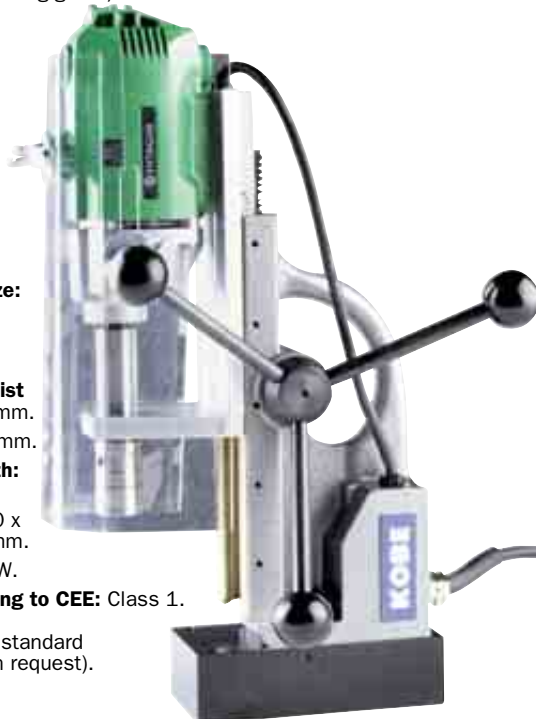

KOBE TOOLS *Magnetic Milling Machine*

Heavy duty Hitachi motor and a powerful magnet with a clamping force of 1,200kgf. With adjustable drill guard for operator safety. Independent operating switches for motor and magnet. Suitable for horizontal, vertical and inverted cutting 'in-situ' on large work pieces such as building girder/frame work.

Magnetic base size: 180 x 90mm.
Cutter range: 12 - 30mm.
Straight shank twist drill range: 1 - 13mm.
Max. stroke: 145mm.
Max. cutting depth: 35mm.
Dimensions: H400 x D260mm x L190mm.
Power input: 750W.
Insulation according to CEE: Class 1.

Off Shore

MAGTRON *MB30 - Mini-Mag Bore & Drilling System*

Has an Hitachi power unit and a powerful magnet with a clamping force of 1,000kgs/2,200lbs. A safety relay and an automatic cut-out gives maximum operator protection. Supplied with arbor and support, safety chain, carabina hook, cutting oil, chuck and key, allen keys and carrying case.

ALFRA *Magnetic Milling Machine*

Supplied with gurad, safety straps, coolant bottle, hex wrenches and plastic carry case.

Power input: 1050W
No-load speed: 400rpm
Magnetic adhesion: 12,000N
Magnetic base size: 95 x 200mm
Stroke: 141mm, range 115-295mm
Capacities:
Core drill: 12-38mm
Cutting depth: 50mm
Twist Drill: 1-13mm (DIN 338)
Countersink: 10-40mm
Weight: 15.2kg