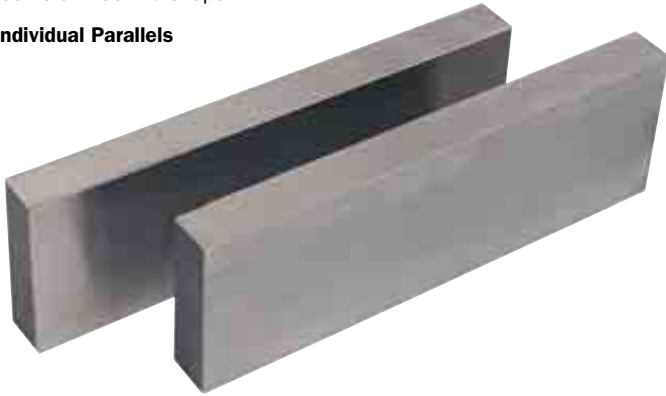

**OXFORD PRECISION** *Steel Parallels*

Hardened and ground steel parallels for workshop use. Supplied in pairs for packing or levelling components prior to machining in tool rooms or machine shops.

**Individual Parallels**

Dimensions Length x Width x Height	Weight/ Pair	Order Code <b>OXD-372</b>	List Price/Pair	Offer Price/Pair
6 x 18 x 100mm		<b>-3060K</b>	<b>£10.85</b>	<b>£7.81</b>
8 x 15 x 100mm		<b>-4080K</b>	<b>£16.29</b>	<b>£11.73</b>
8 x 24 x 100mm		<b>-3080K</b>	<b>£11.61</b>	<b>£8.36</b>
10 x 20 x 100mm		<b>-4100K</b>	<b>£19.68</b>	<b>£14.17</b>
10 x 30 x 100mm		<b>-3100K</b>	<b>£11.88</b>	<b>£8.55</b>
12 x 20 x 100mm		<b>-4120K</b>	<b>£29.49</b>	<b>£21.23</b>
12 x 36 x 100mm		<b>-3120K</b>	<b>£12.65</b>	<b>£9.11</b>
14 x 48 x 150mm		<b>-3140K</b>	<b>£22.98</b>	<b>£16.55</b>
16 x 25 x 150mm		<b>-4160K</b>	<b>£31.93</b>	<b>£22.99</b>
16 x 52 x 150mm		<b>-3160K</b>	<b>£24.72</b>	<b>£17.80</b>
18 x 60 x 150mm		<b>-3180K</b>	<b>£27.07</b>	<b>£19.49</b>
20 x 30 x 200mm		<b>-4200L</b>	<b>£39.33</b>	<b>£28.32</b>
22 x 62 x 150mm		<b>-3220K</b>	<b>£30.14</b>	<b>£21.70</b>
25 x 40 x 250mm		<b>-4250K</b>	<b>£68.83</b>	<b>£49.56</b>

**18 Piece Set**

**Contents:** nine pairs of the following Height:

10, 14, 18, 22, 26, 30, 34, 38 and 42mm.  
Each blade is: 160x4mm (Length x Thickness)  
Supplied in wooden storage box.

Description	Weight each	Order Code <b>OXD-372</b>	List Price/1	Offer Price/1
18 Piece Set	2.8kg	<b>-3620K</b>	<b>£90.00</b>	<b>£55.80</b>

**16 Piece Set**

**Contents:** eight pairs of the following sizes:

5 x 16 x 100mm, 6 x 18 x 100mm, 8 x 24 x 100mm,  
10 x 30 x 100mm, 12 x 36 x 150mm, 14 x 48 x 150mm,  
18 x 60 x 150mm, 22 x 62 x 150mm. And support blocks.