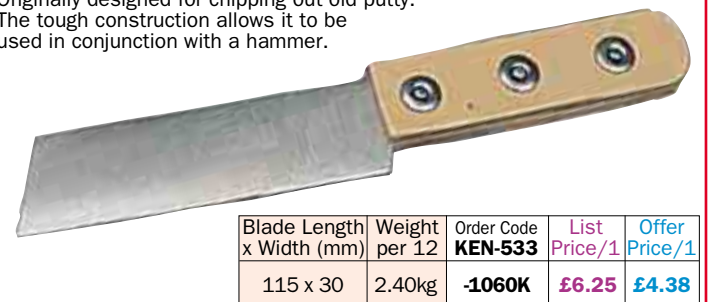

Blade Length x Width (mm)	Weight per 12	Order Code	List Price/1	Offer Price/1
115 x 30	2.40kg	KEN-533	£6.25	£4.38

Hooked Lino Knife

With heavy duty blade and quality wooden handle. For cutting linoleum and comparable materials.