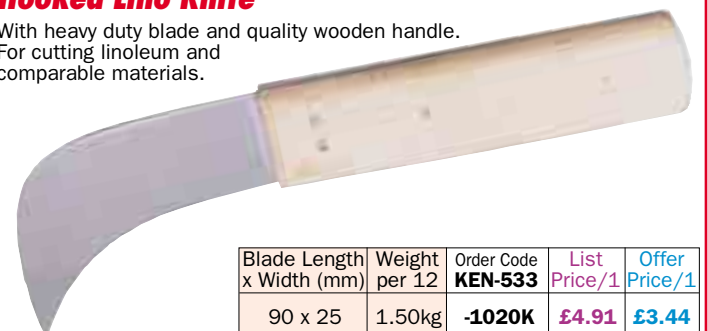

**Clift Shoe Knife**

With heavy duty blade and quality wooden handle. General purpose cutting knife for many different applications.

Blade Length x Width (mm)	Weight per 12	Order Code	List Price/1	Offer Price/1
100 x 25	870g	<b>KEN-533</b>	<b>£3.82</b>	<b>£2.67</b>

**Hacking Knife**

Originally designed for chipping out old putty. The tough construction allows it to be used in conjunction with a hammer.

Blade Length x Width (mm)	Weight per 12	Order Code	List Price/1	Offer Price/1
115 x 30	2.40kg	<b>KEN-533</b>	<b>£6.25</b>	<b>£4.38</b>

**Hooked Lino Knife**

With heavy duty blade and quality wooden handle. For cutting linoleum and comparable materials.

Blade Length x Width (mm)	Weight per 12	Order Code	List Price/1	Offer Price/1
90 x 25	1.50kg	<b>KEN-533</b>	<b>£4.91</b>	<b>£3.44</b>