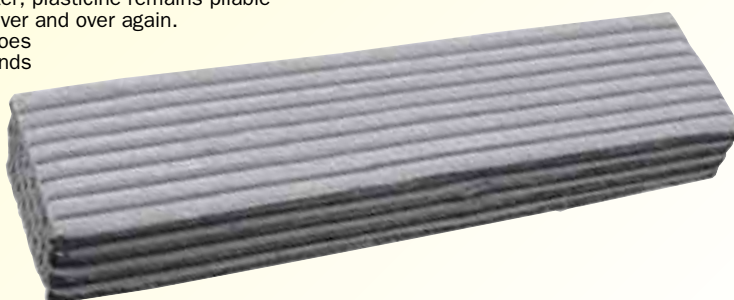

Colour	Weight each	Order Code	Offer Price/1
		CTL-955	
Grey	500g	-7510A	£2.53
Orange	500g	-7600Y	£2.53

Maintenance Products