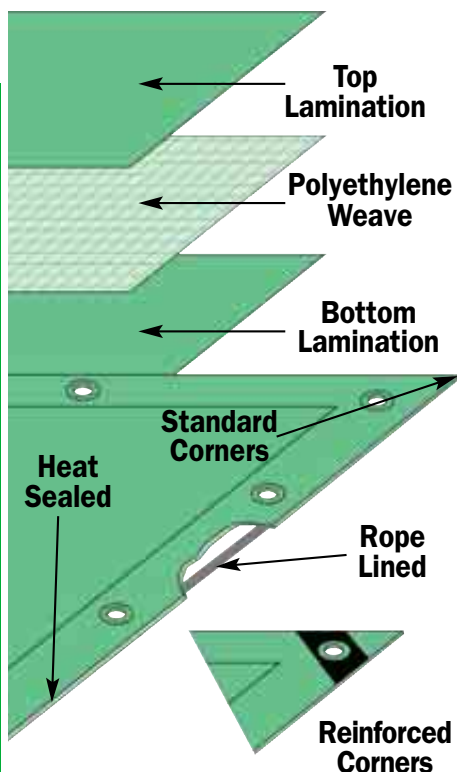

Double laminated polyethylene weave with rope lined hems which are heat sealed with aluminium eyelets at one metre intervals.

Available in green or reversible blue/green.

Standard Duty: 120g with standard corners.

Heavy Duty: 160g with reinforced corners.

Size (metre)	Order Code MTL-984 Blue/Green	List Price/1	Offer Price/1
Standard Duty 120g			
2.7 x 3.6	-1020K	£7.15	£5.72
3.6 x 5.4	-1040K	£13.90	£11.12
4.5 x 6.0	-1060K	£19.88	£15.90
5.4 x 7.0	-1080K	£26.98	£21.58
7.0 x 9.0	-1100K	£42.90	£34.32

Size (metre)	Order Code MTL-984 Green	List Price/1	Offer Price/1
Standard Duty 120g			
1.2 x 1.8	-5000K	£2.74	£2.19
1.8 x 1.8	-5010K	£4.25	£3.40
1.8 x 2.4	-5020K	£5.33	£4.26
2.5 x 3.5	-5030K	£8.21	£6.57
3.6 x 5.0	-5040K	£15.19	£12.15
3.6 x 7.0	-5050K	£23.58	£18.86
4.0 x 5.0	-5060K	£17.17	£13.74
5.0 x 6.0	-5070K	£25.29	£20.23
5.4 x 7.2	-5080K	£30.20	£24.16
7.0 x 9.0	-5090K	£50.36	£40.29
7.0 x 11.0	-5100K	£74.16	£59.33
9.0 x 14.0	-5110K	£114.62	£91.70
10.0 x 10.0	-5120K	£96.30	£77.04

Heavy Duty 160g			
1.2 x 1.8	-5400K	£3.04	£2.43
1.8 x 1.8	-5410K	£4.72	£3.78
1.8 x 2.4	-5420K	£5.92	£4.74
2.5 x 3.5	-5430K	£9.12	£7.30
3.6 x 5.0	-5440K	£16.88	£13.50
3.6 x 7.0	-5450K	£26.21	£20.97
4.0 x 5.0	-5460K	£19.08	£15.26
5.0 x 6.0	-5470K	£28.10	£22.48
5.4 x 7.2	-5480K	£33.56	£26.85
7.0 x 9.0	-5490K	£55.96	£44.77
10.0 x 10.0	-5520K	£107.00	£85.60